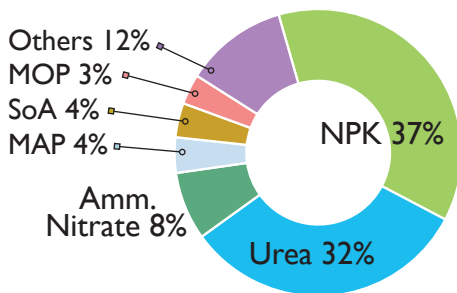

APPARENT CONSUMPTION 2022

FERTILIZER APPARENT CONSUMPTION 2014-2022 (MT)

Type	2014	2015	2016	2017	2018	2019	2020	2021	2022
NPK	104,835	85,335	72,425	188,728	146,506	249,157	352,064	226,151	230,619
Urea	160,820	243,043	144,750	258,035	192,002	211,937	225,132	232,172	200,829
Amm. Nitrate	18,867	22,952	17,306	22,287	31,979	26,007	27,153	33,251	47,653
MAP	59,440	59,567	65,339	31,531	25,923	19,161	16,355	23,205	24,781
SoA	55,752	42,126	44,354	42,634	14,523	18,103	16,106	15,870	23,968
MOP	34,438	46,320	35,776	22,179	26,995	15,768	9,957	15,278	21,183
Others	45,915	40,427	33,268	48,978	34,694	37,734	48,942	59,768	71,763
Total	480,067	539,771	413,217	614,373	472,621	577,867	695,709	605,695	620,795

DEMAND FOR FERTILIZER BY CROP AND SEASON

Season	Crop	Month												
		Jan	Feb	Mar	Apr	May	Jun	Jul	Aug	Sep	Oct	Nov	Dec	
Major season (long rains)	Maize	◆											◆	◆
	Millet													◆
	Sorghum	◆												◆
	Wheat				◆	◆	◆							
	Rice												◆	◆
Minor season (short rains)	Maize, Millet, Sorghum, Wheat							◆	◆	◆	◆